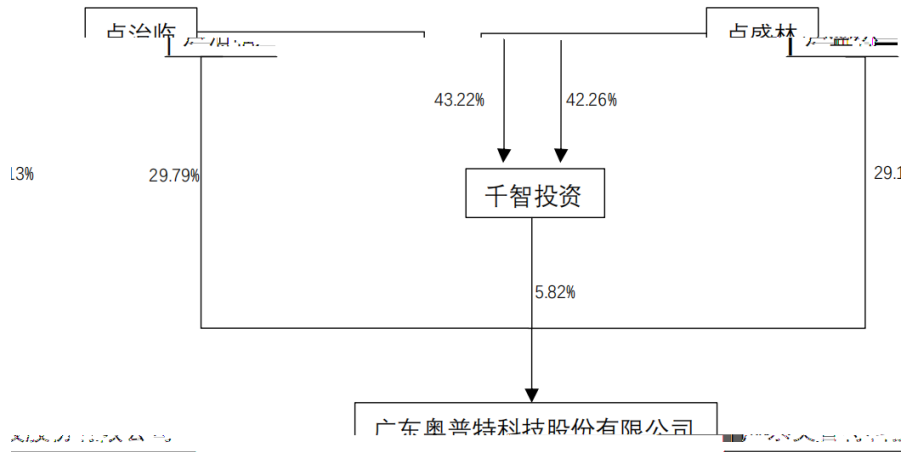

AI

3D

3C

3.

1

2D 2D 3D 3D 3D 3D 3D 3D
3D 3D 3D 3D 3D 3D 3D 3D

2

PCB SMT
" " GWh TWh
TWh
" " "

	56,541,051.00	122,785,320.14	75,707,058.28	42,654,987.59
	-3,965,552.00	4,630,811.83	-76,275,959.27	120,548,937.51

4

4.1

10

	:
()	4,695
()	5,020
	0
	0
	0
	0

4.2

4.3

4.4

5

1

1.		30.39%		31.59%
2.		40.14%	18.88%	39.32%
	13.83%		7.26%	

2