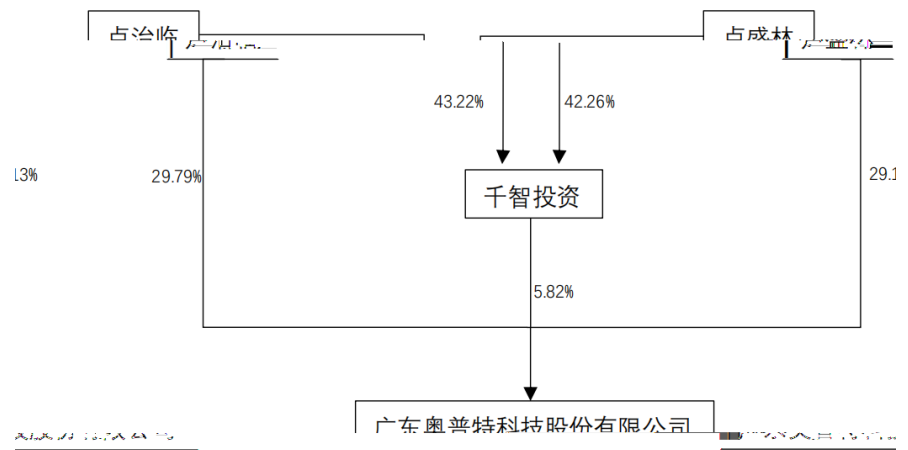

AI

3D

3C

3.

1

2D 2D 3D 3D 3D 3D 3D 3D
3D 3D 3D 3D 3D 3D 3D 3D

2

PCB SMT
" " GWh TWh
TWh
" " "

	56,541,051.00	122,785,320.14	75,707,058.28	42,654,987.59
	-3,965,552.00	4,630,811.83	-76,275,959.27	120,548,937.51

4

4.1

10

	:
()	4,695
()	5,020
	0
	0
	0
	0

4.2

4.3

4.4

5

1

1.		30.39%		31.59%
2.		40.14%	18.88%	39.32%
	13.83%		7.26%	

2